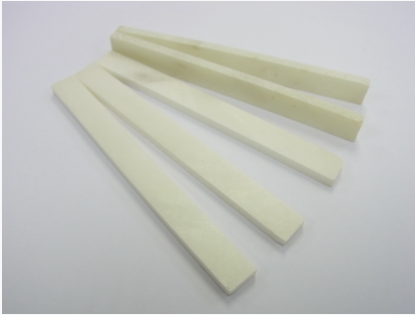

Soapstone (Talc Stick)

125 x 12 x 5mm

Packing :

1 Gross/box, 6 Boxes/carton,
48 Cartons/plywood case (288 Gross)

5 x 1/2 x 3/16"

Packing :

1 Gross/box, 6 Boxes/carton,
48 Cartons/plywood case (288 Gross)

Dia. 1/4 x 5"