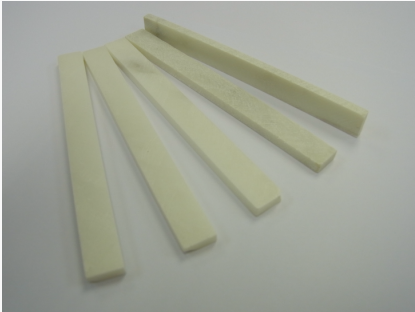

Soapstone (Talc Stick)

125 x 12 x 5mm

Packing :

1 Gross/box, 6 Boxes/carton,
48 Cartons/plywood case (288 Gross)

5 x 1/2 x 3/16"

Packing :

1 Gross/box, 6 Boxes/carton,
48 Cartons/plywood case (288 Gross)

Dia. 1/4 x 5"